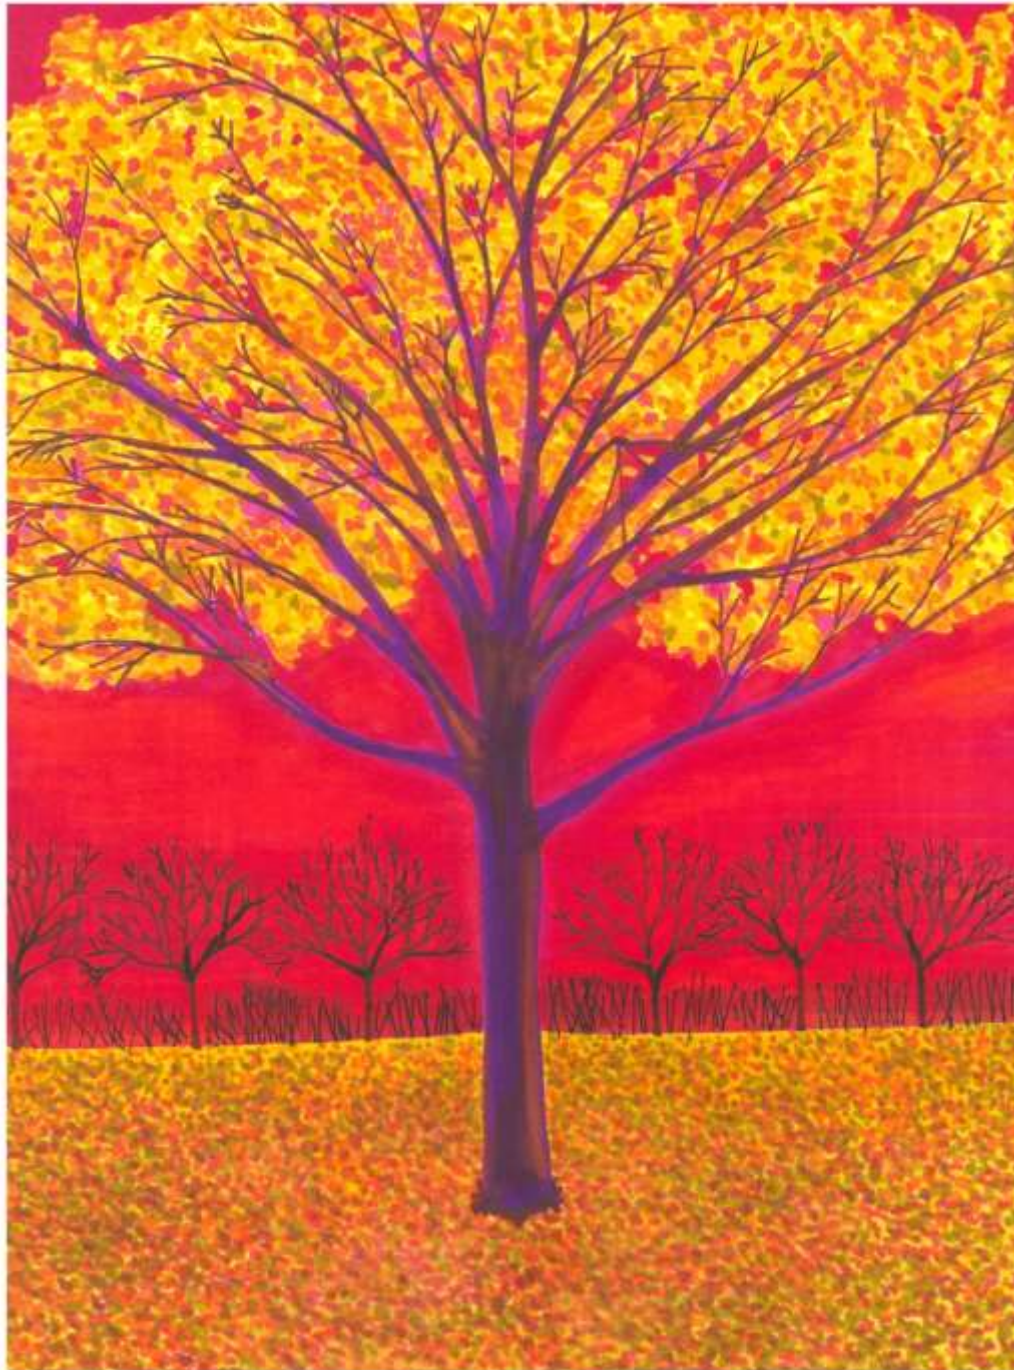

GERALD SCHWARZ USA <https://funkyowntown.com/> gerry@schwarz-hanson.com "Sunset Tree" 16x20" Marker.

435