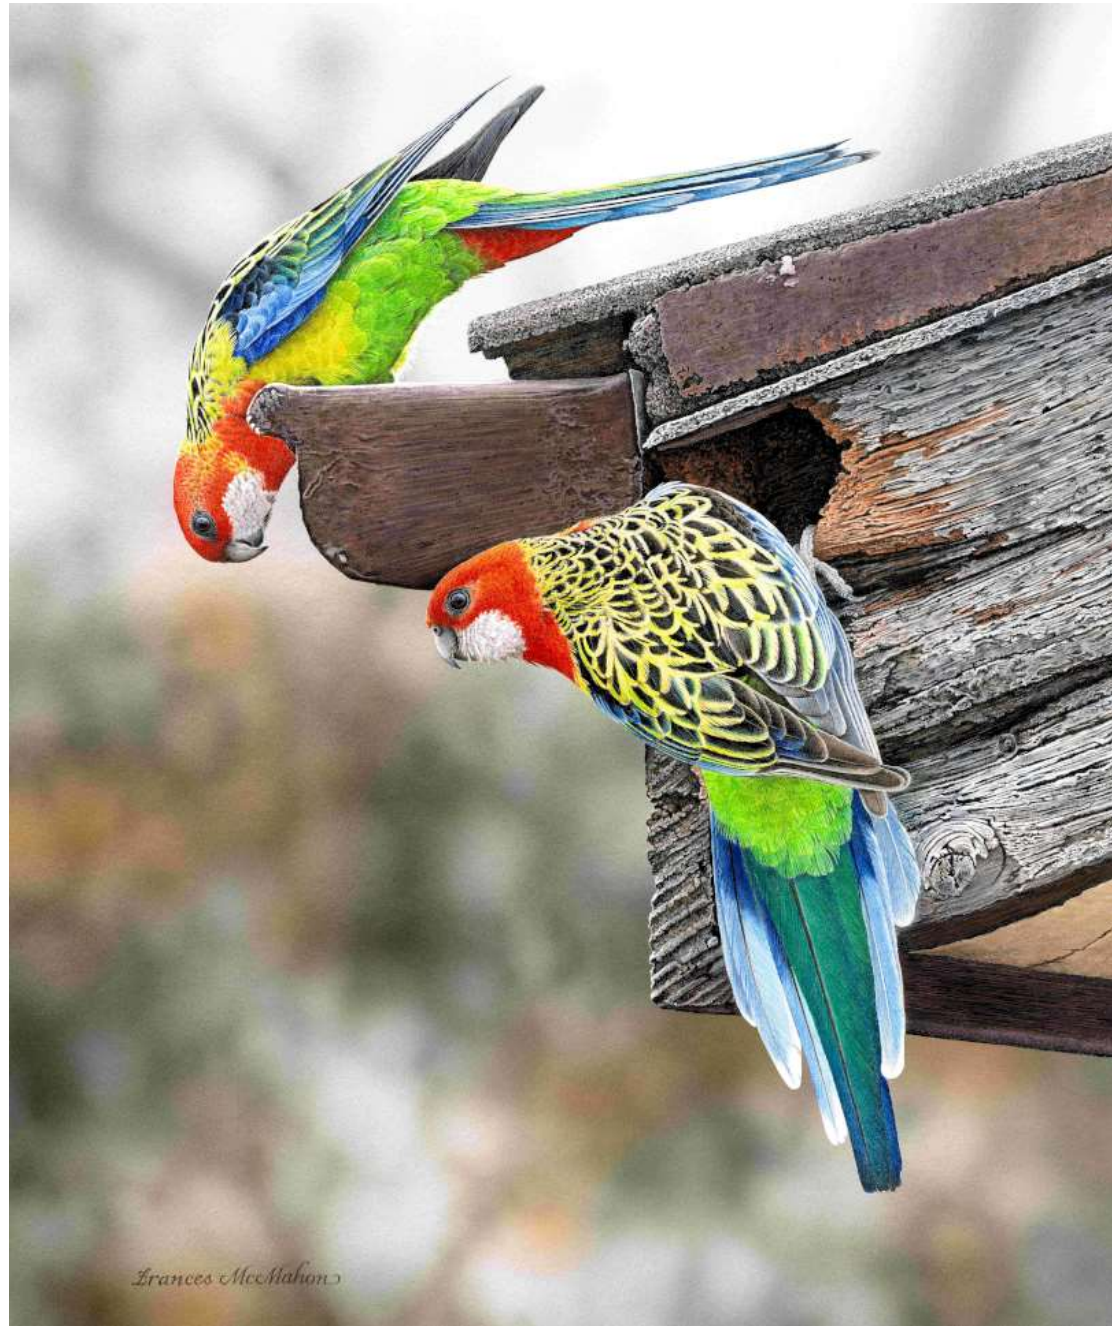

FRANCES MCMAHON AUSTRALIA www.francesmcmahon.com
birdart65@gmail.com "House Hunting (Eastern Rosellas)" 34.6x41.4cm
Watercolour on board.

550