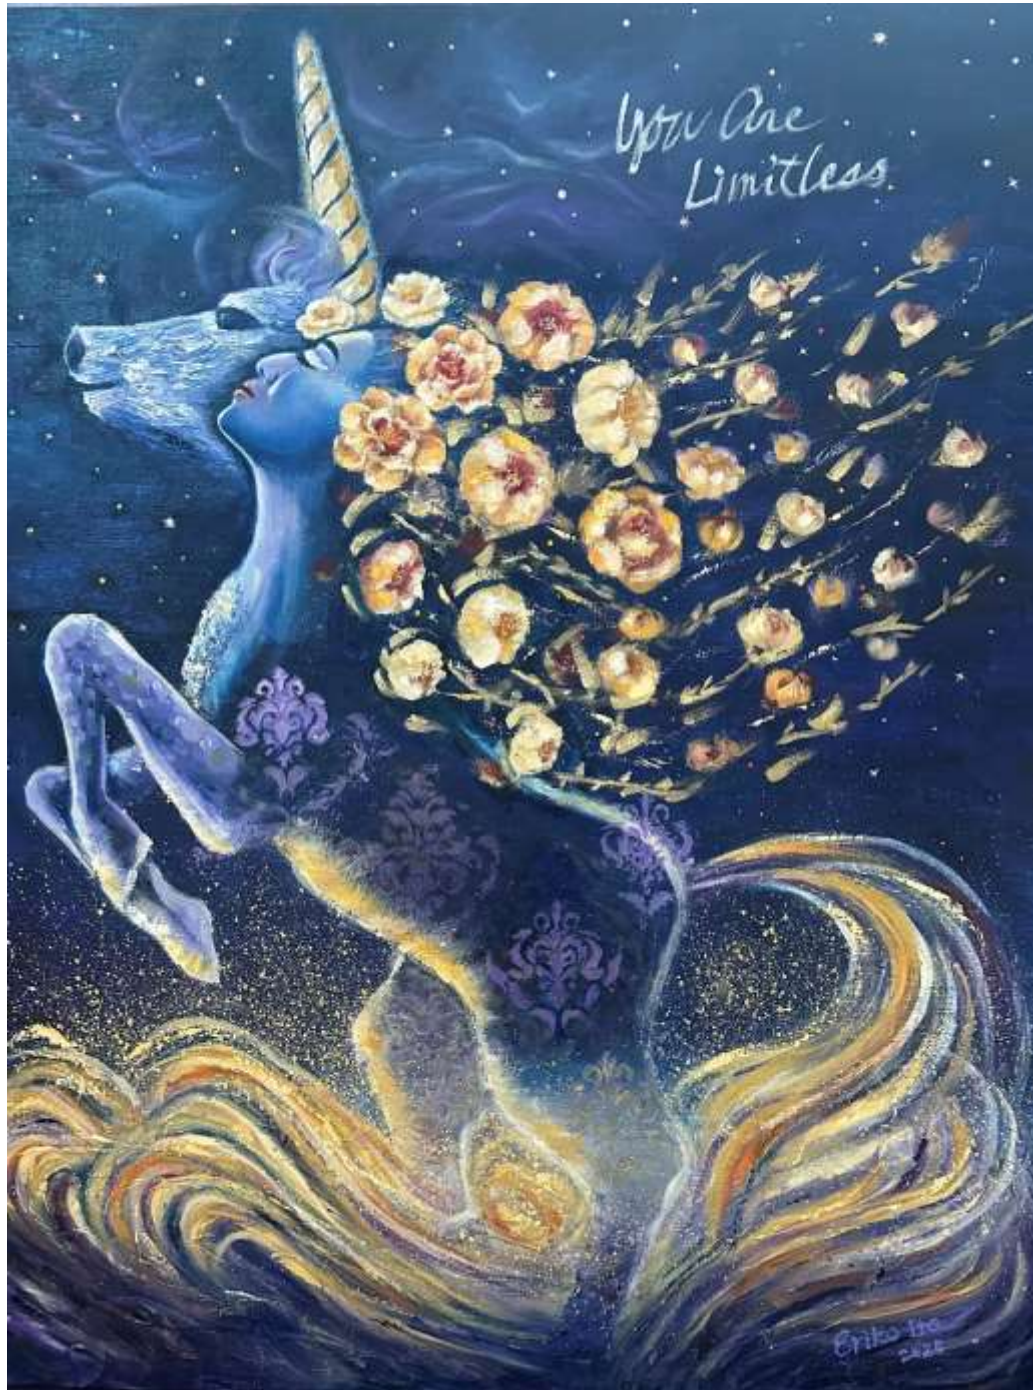

ERIKO ITO USA <https://www.instagram.com/erikoito.art/>
eriko@erikoito.com "You Are Limitless" 30x40" Oil on canvas.