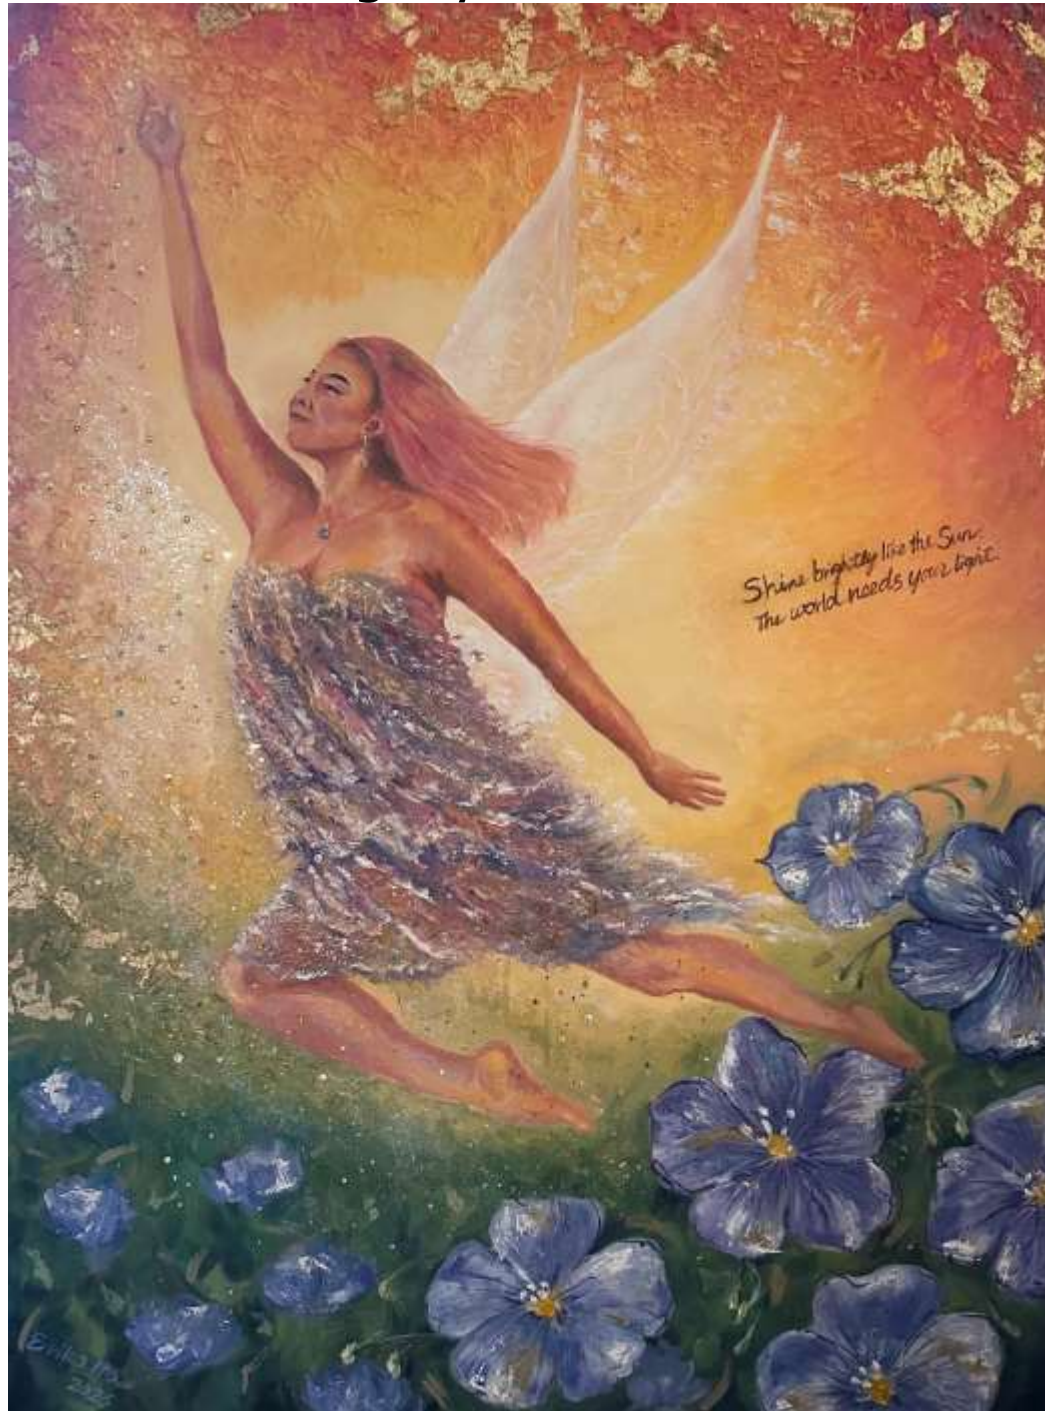

ERIKO ITO USA <https://www.instagram.com/erikoito.art/>
eriko@erikoito.com "Shine Brightly Like The Sun" 30x40" Oil on canvas.