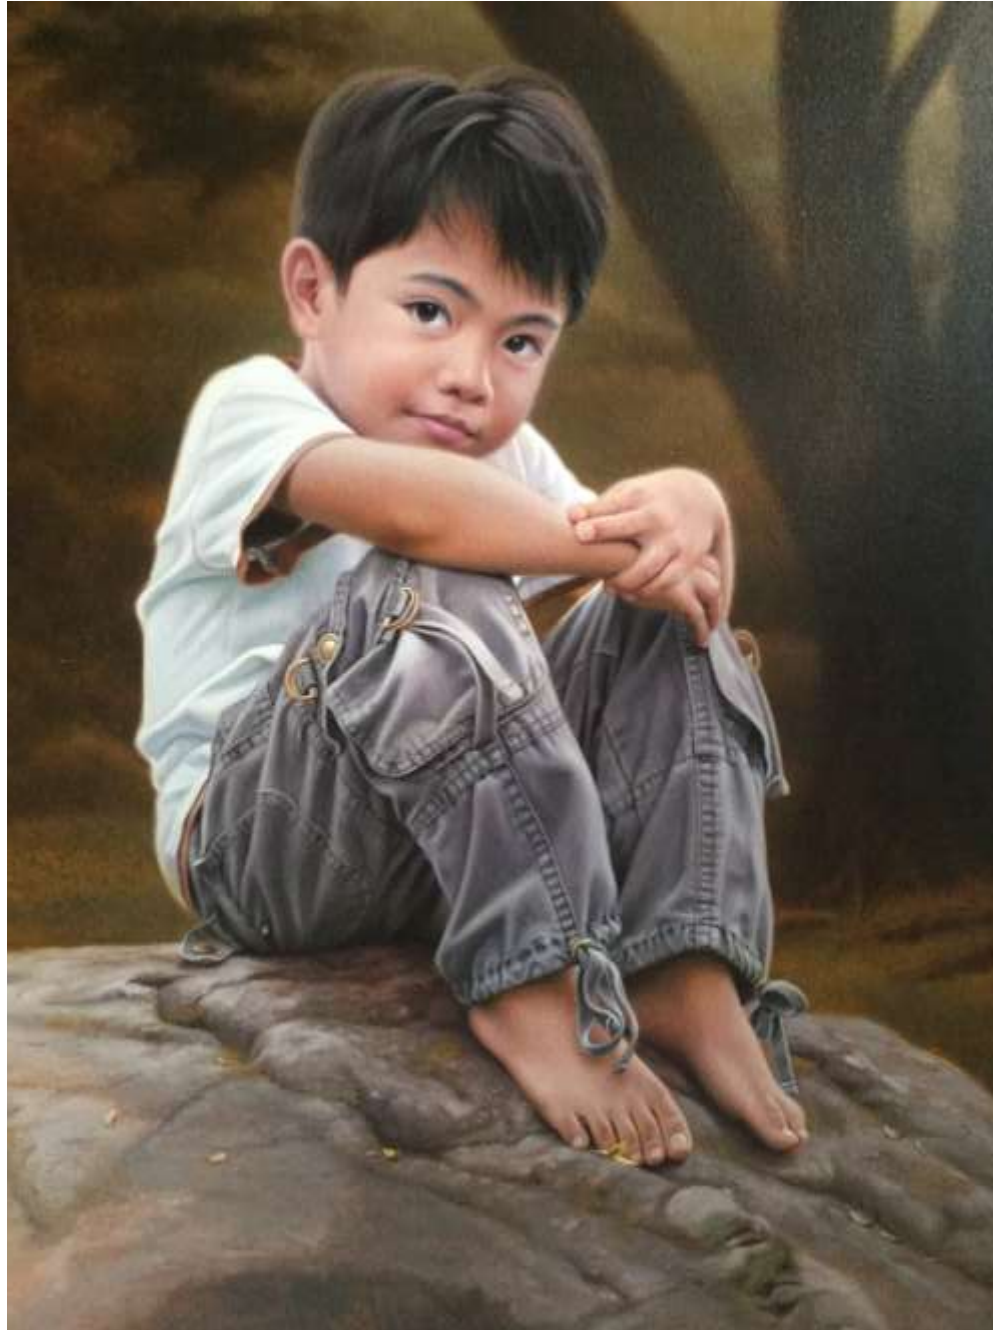

513

MARIO PANIS PHILIPPINES <https://www.facebook.com/p/Mario-Panis-Visual-Artist-100063618854586/> mariopanis@icloud.com "Martin"
36x24cm Oil on canvas.

ELEONORA HADJINIKOLOVA BULGARIA kartini.e.h@abv.bg
"Figure In Contrajour" 52x100cm Oil on canvas.