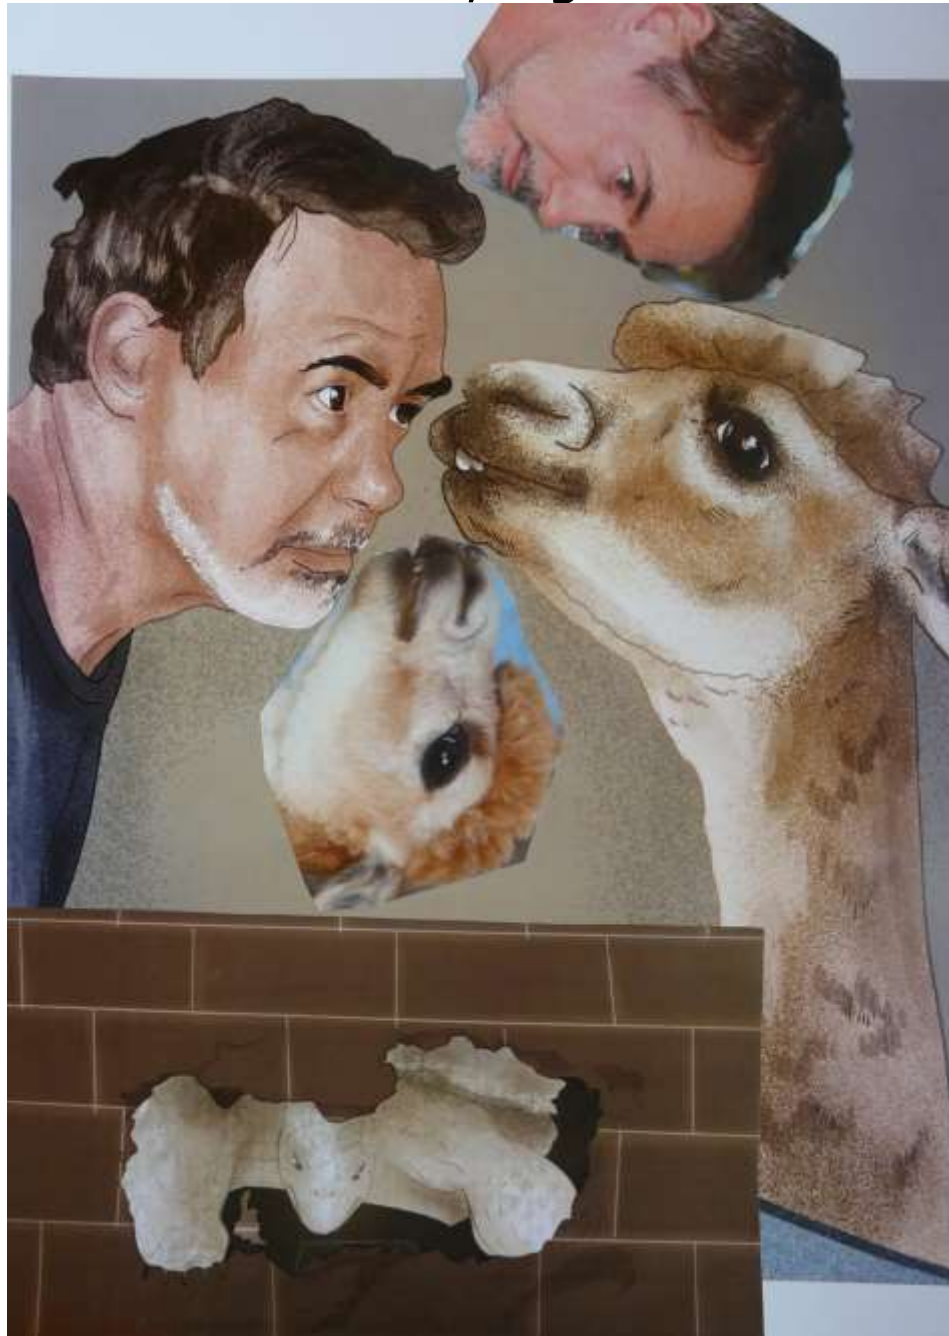

TATIANA LEIMKUELLER USA tatiana.aspasia@gmail.com

<https://tilda.cc/projects/?projectid=6472123> "Robert Downey And Camel"

Photos, digital.

500