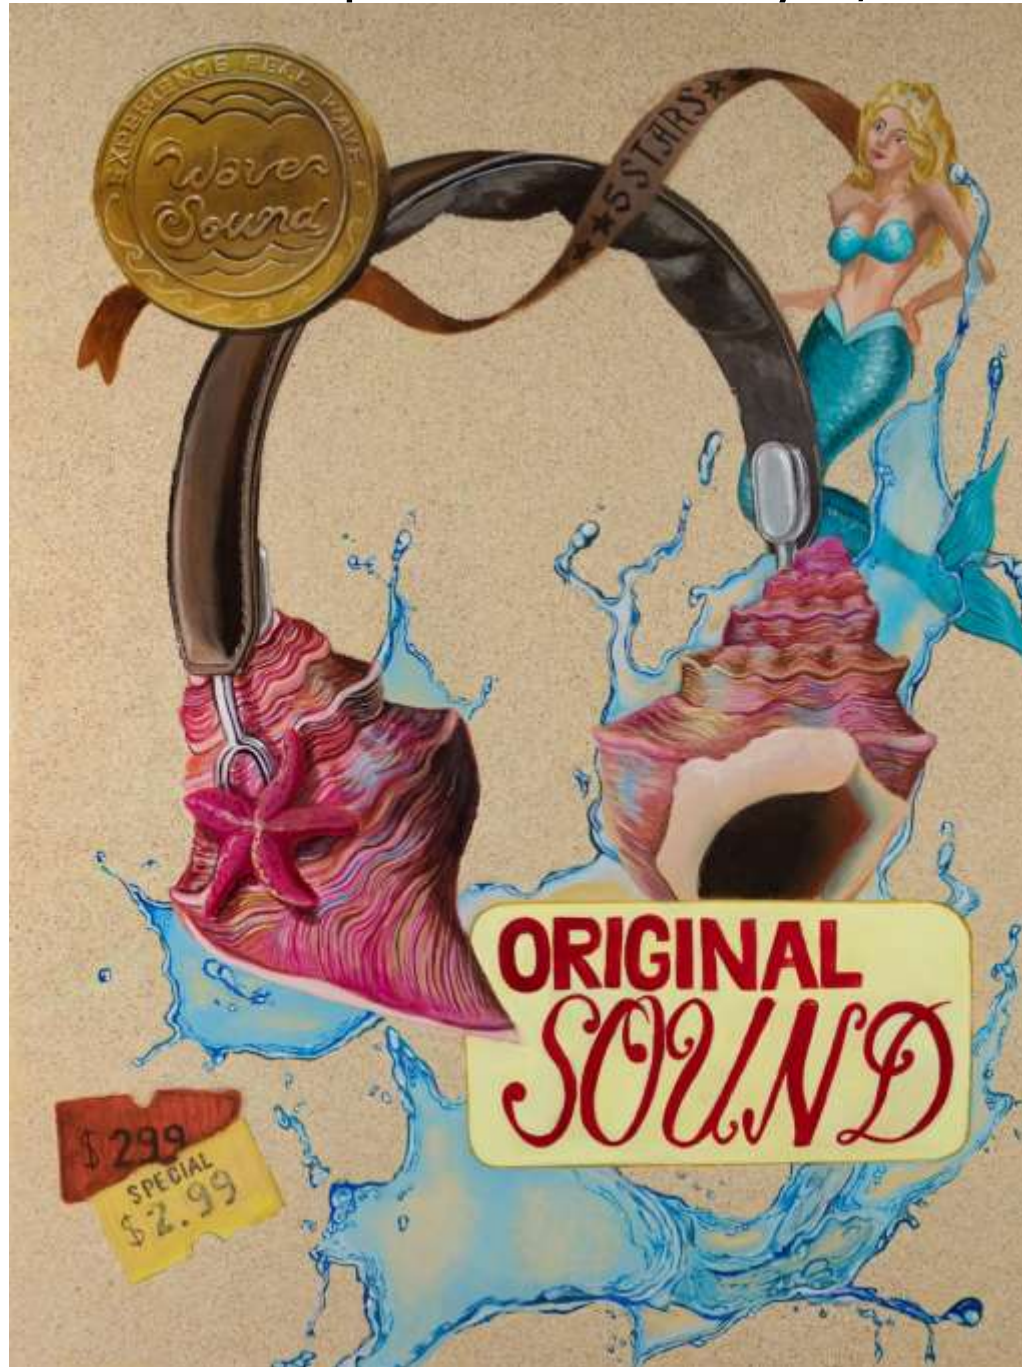

HANNAH LEE USA hannah.haena.lee@gmail.com
"WAVE: Hear The Deep" 24x18" Acrylic, sand on board.

657