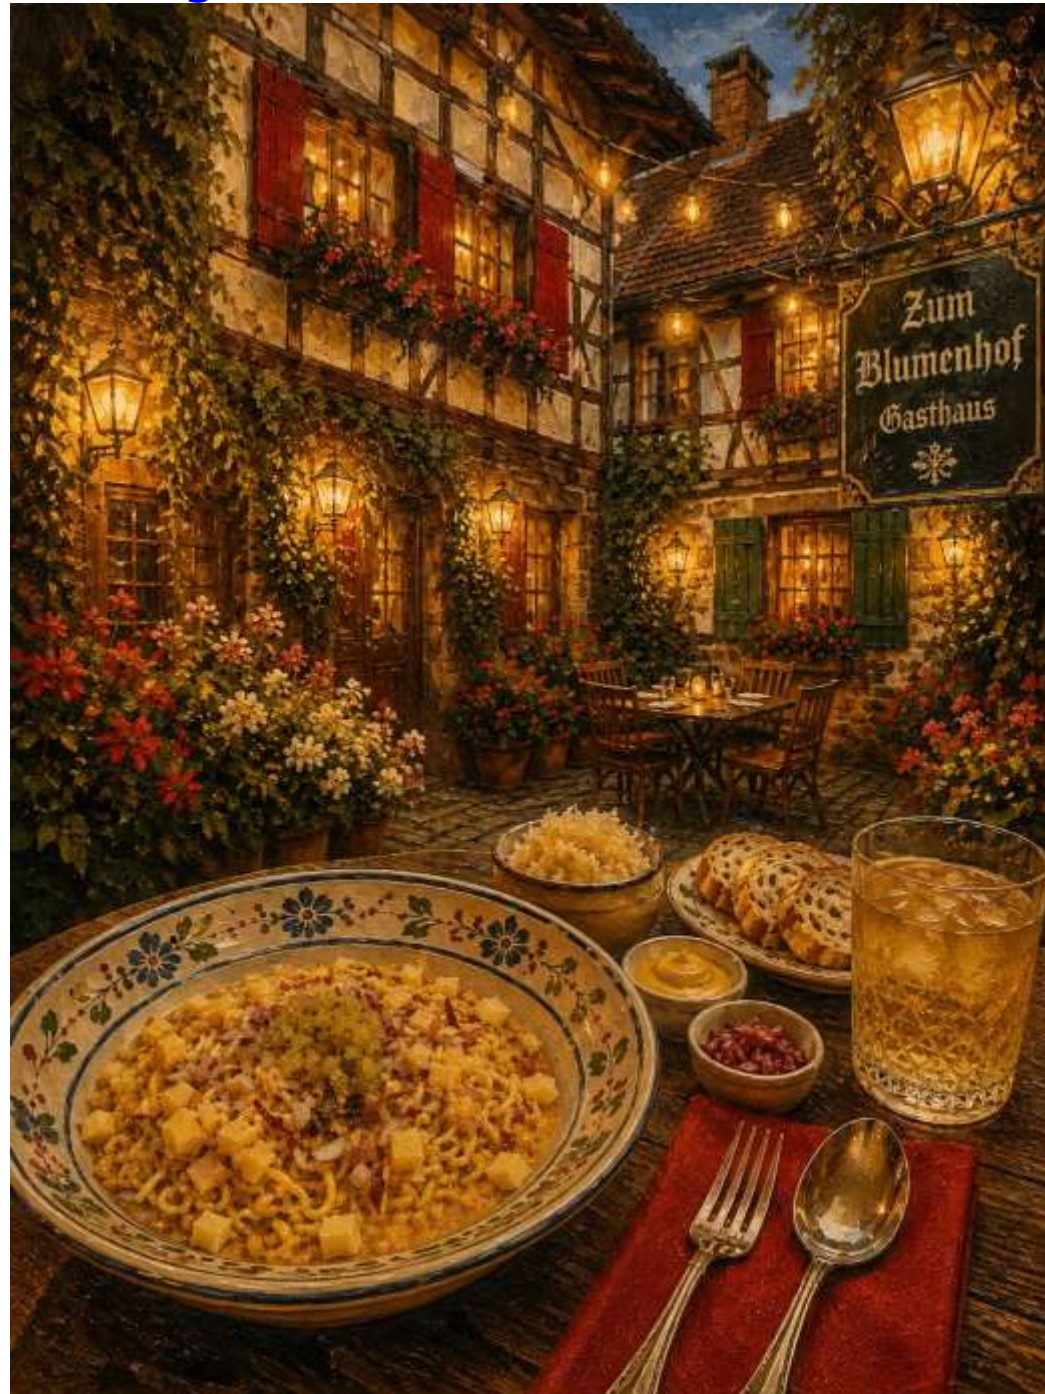

"Meatballed Fantasies With Candy Cottoned" Digital art.

738

ROBERT MEYERS-LUSSIER USA <https://robertmeyerslussier.com/>
robertmeyerslussier@gmail.com "Gasthaus Pork Ramen" Digital art.

739

ROBERT MEYERS-LUSSIER USA <https://robertmeyerslussier.com/>
robertmeyerslussier@gmail.com "After The Light Answers" Digital art.