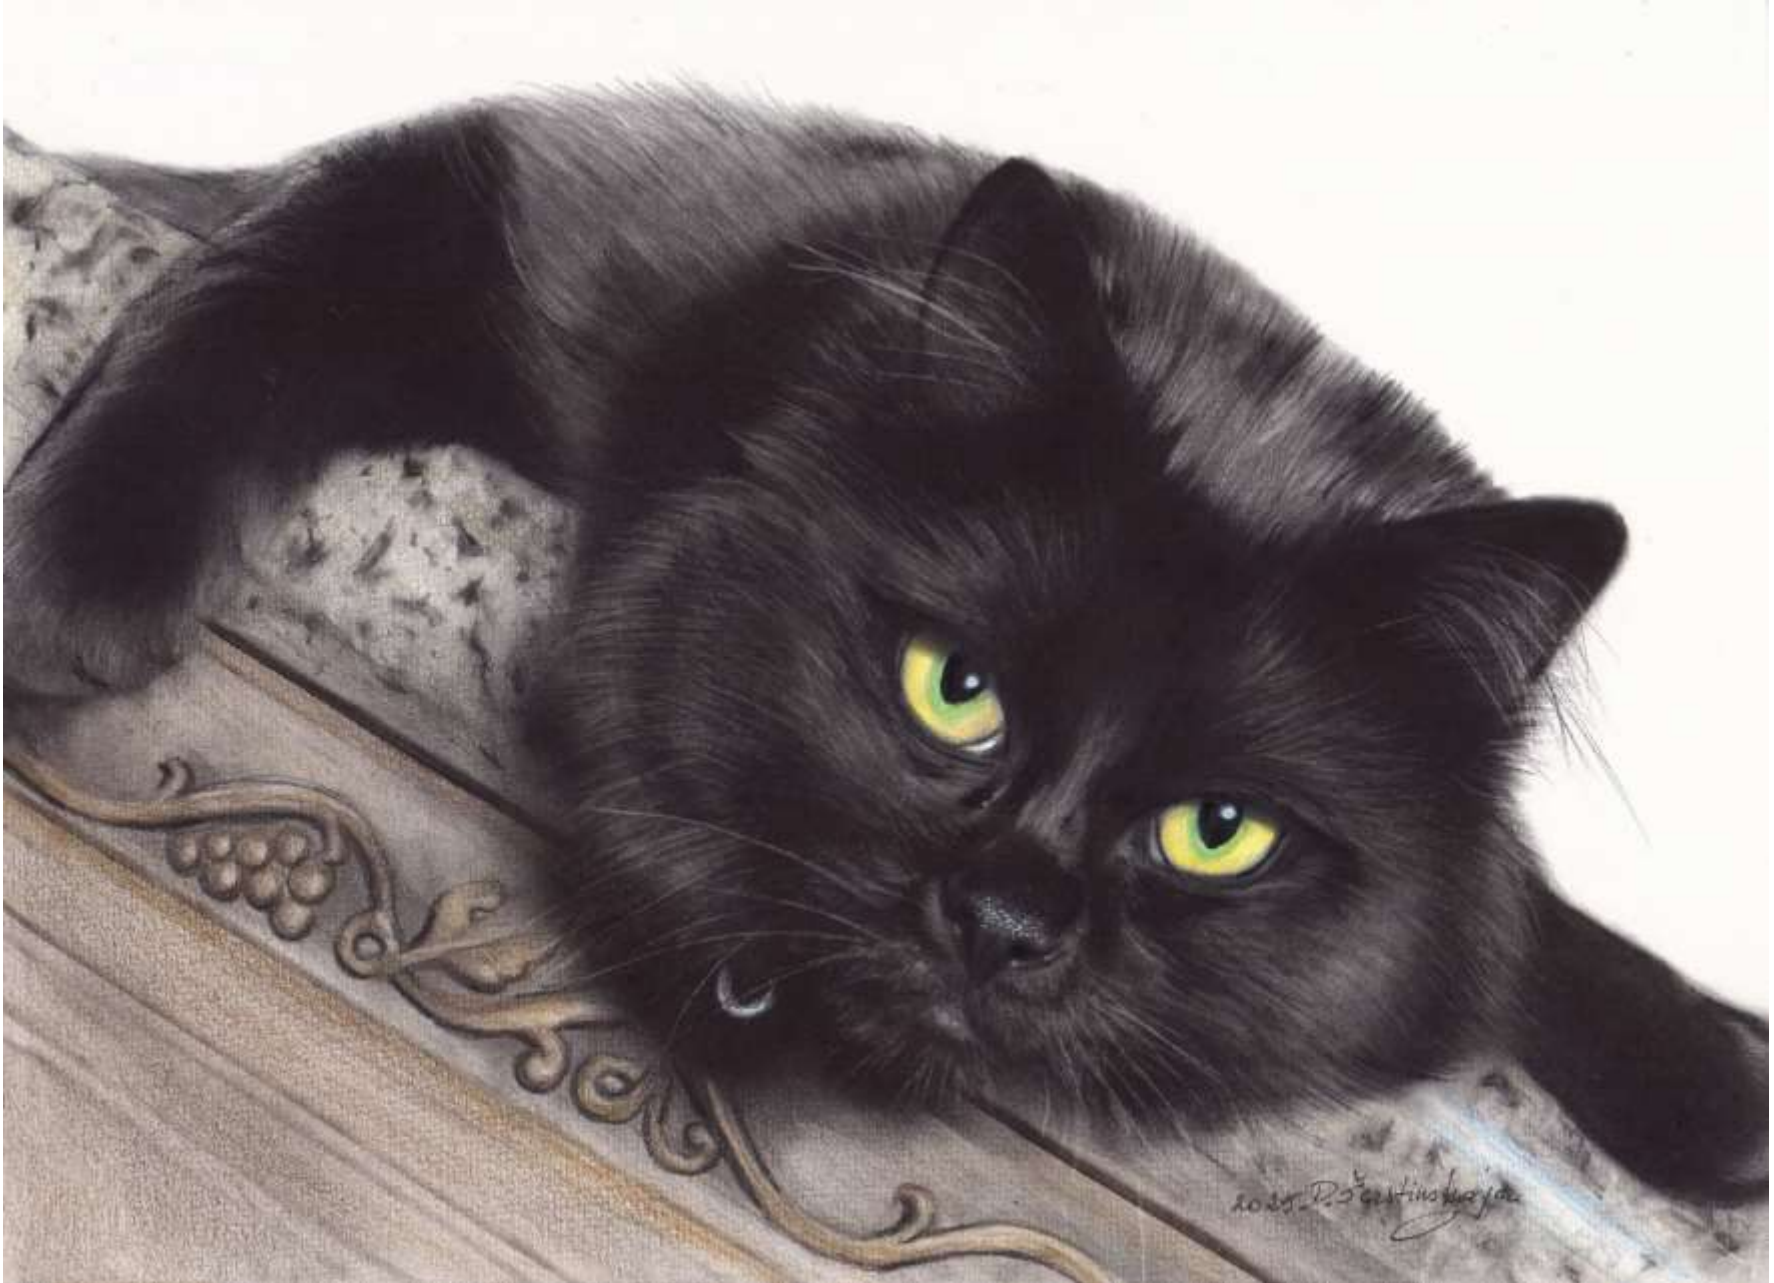

DANGUOLE SERSTINSKAJA LITHUANIA www.petdrawings.net
danguole.art@gmail.com "Silent Watcher" 33x24cm Oil, pencil, paper.

546