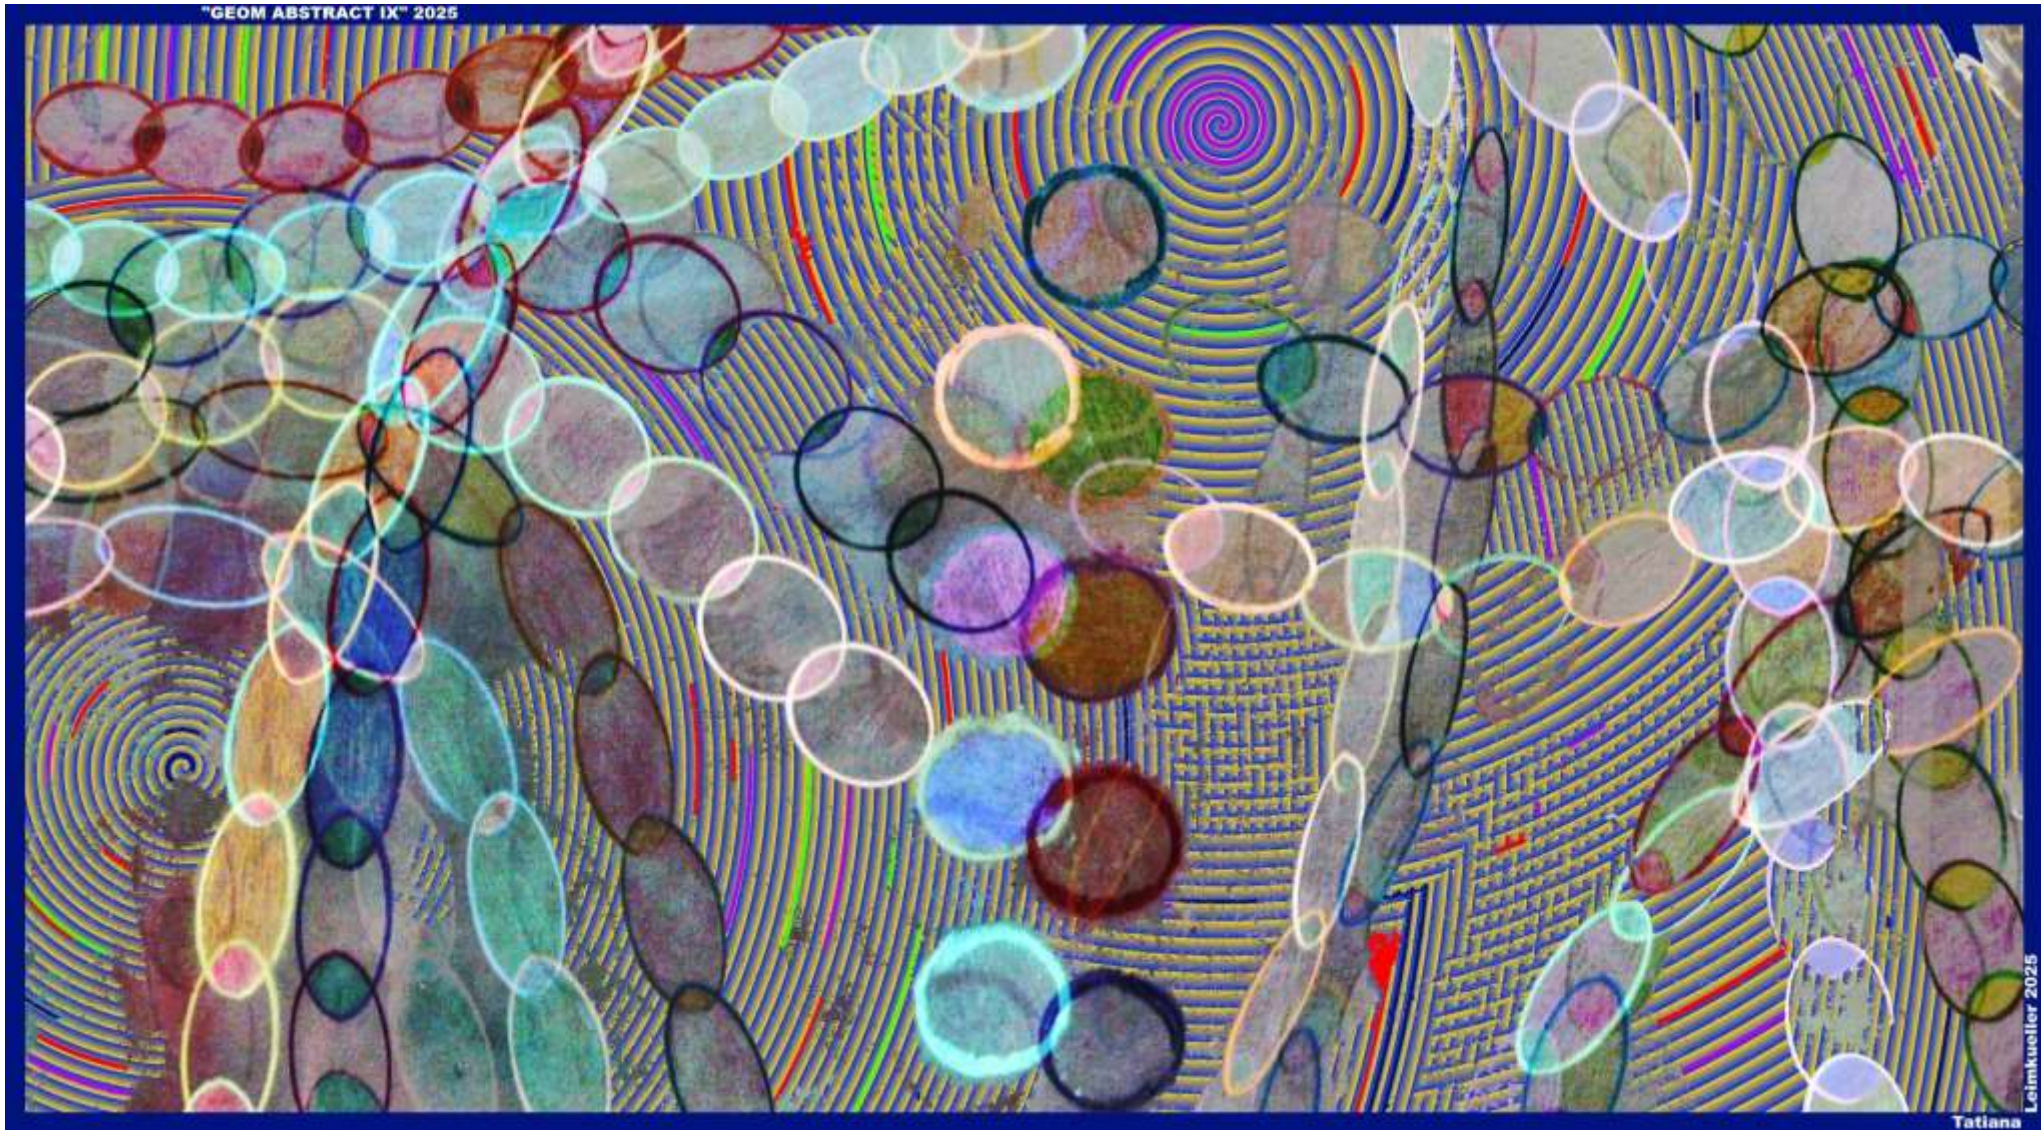

TATIANA LEIMKUELLER USA tatiana.aspasia@gmail.com

<https://tilda.cc/projects/?projectid=6472123> "Geom Abstract IX" Digital.

753