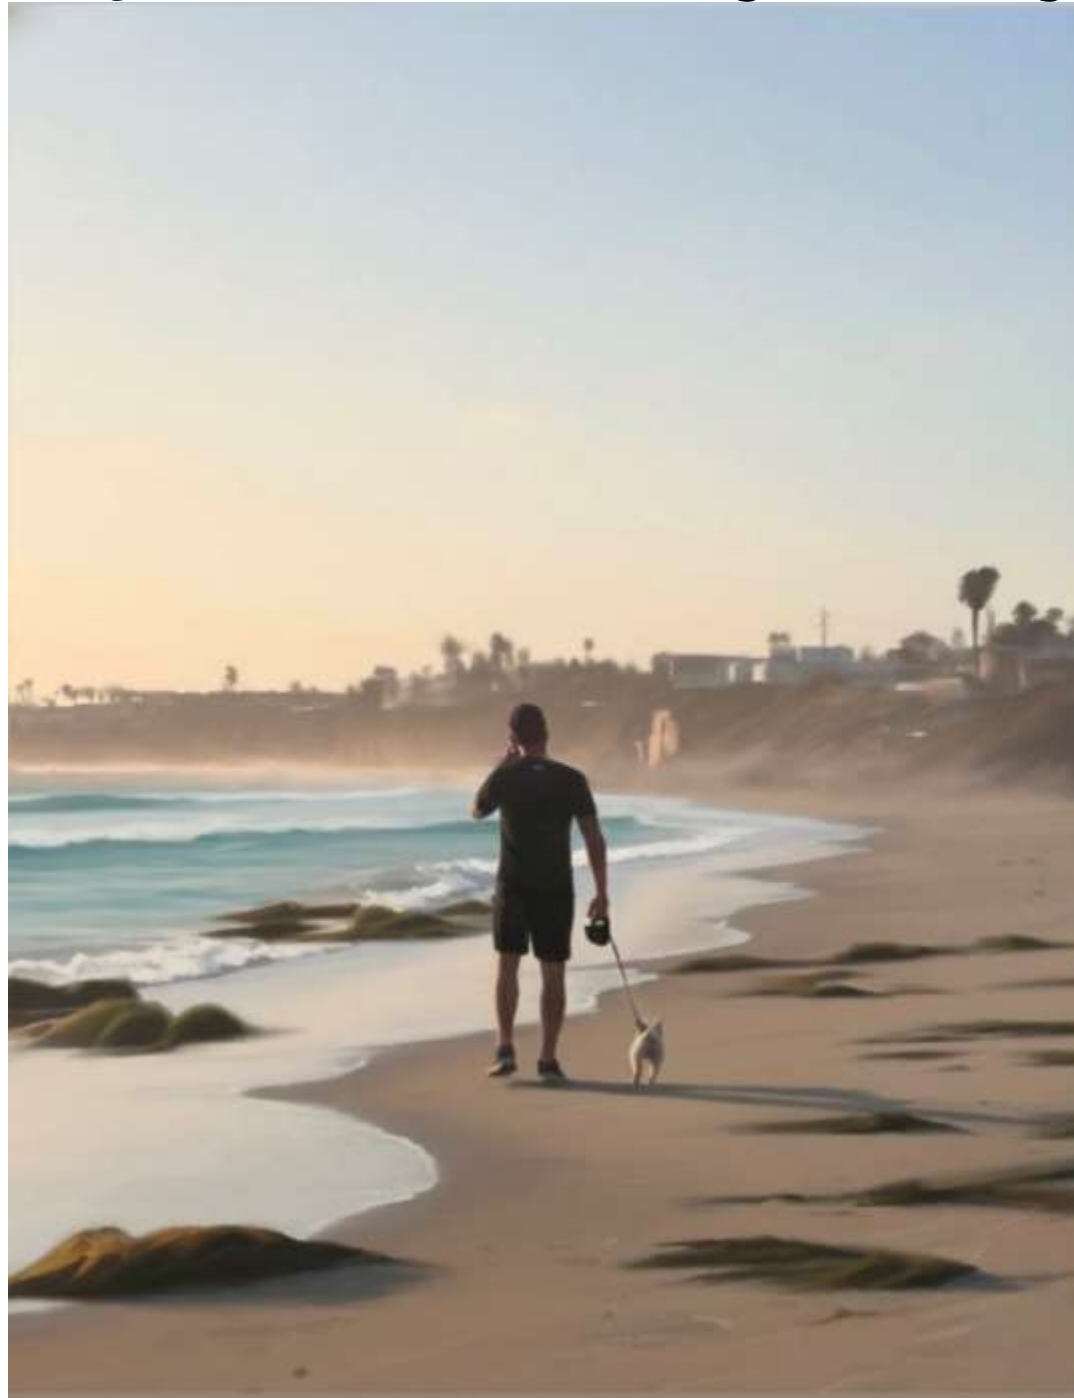

DEBORAH PARK USA artistbonkoo@gmail.com
"A Quiet Walk" 16x20" Digital drawing.

745