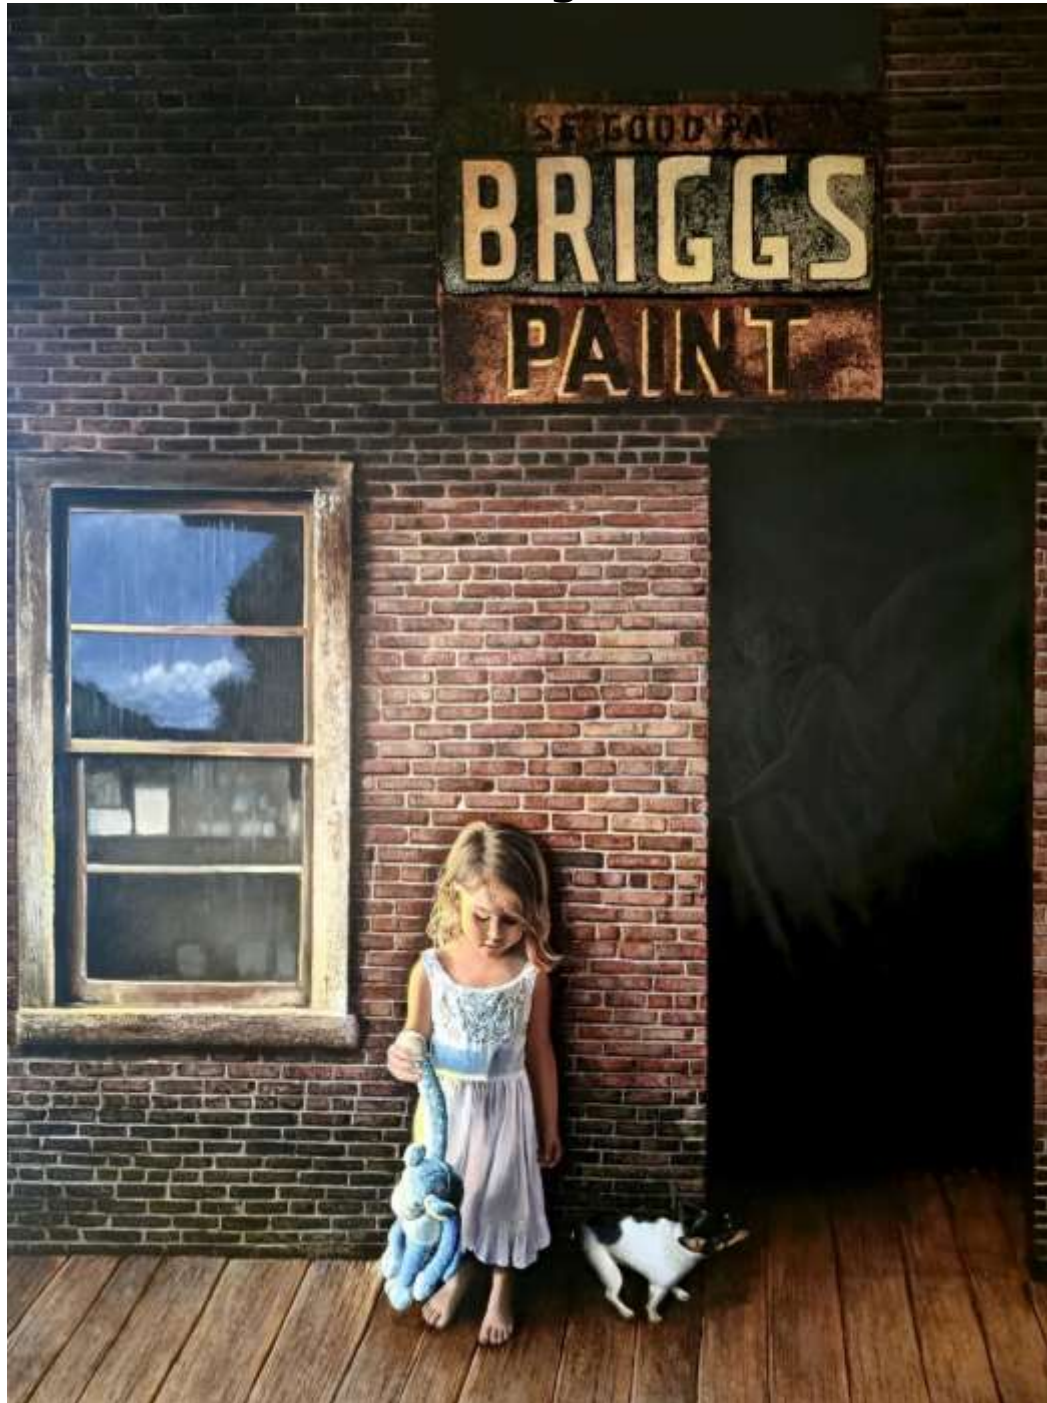

562

JENNIFER MARSHALL AUSTRALIA <https://www.lighthouseart.com.au>
jennifer@lighthouseart.com.au "Rescue And Retreat At Romani" 120x85cm
Oil, canvas.

ROBERT SUTTLES USA <https://www.portraitsbymutt.com>
artistmutt@hotmail.com "Guardian Angel" 81.28x101.6cm Oil on canvas.