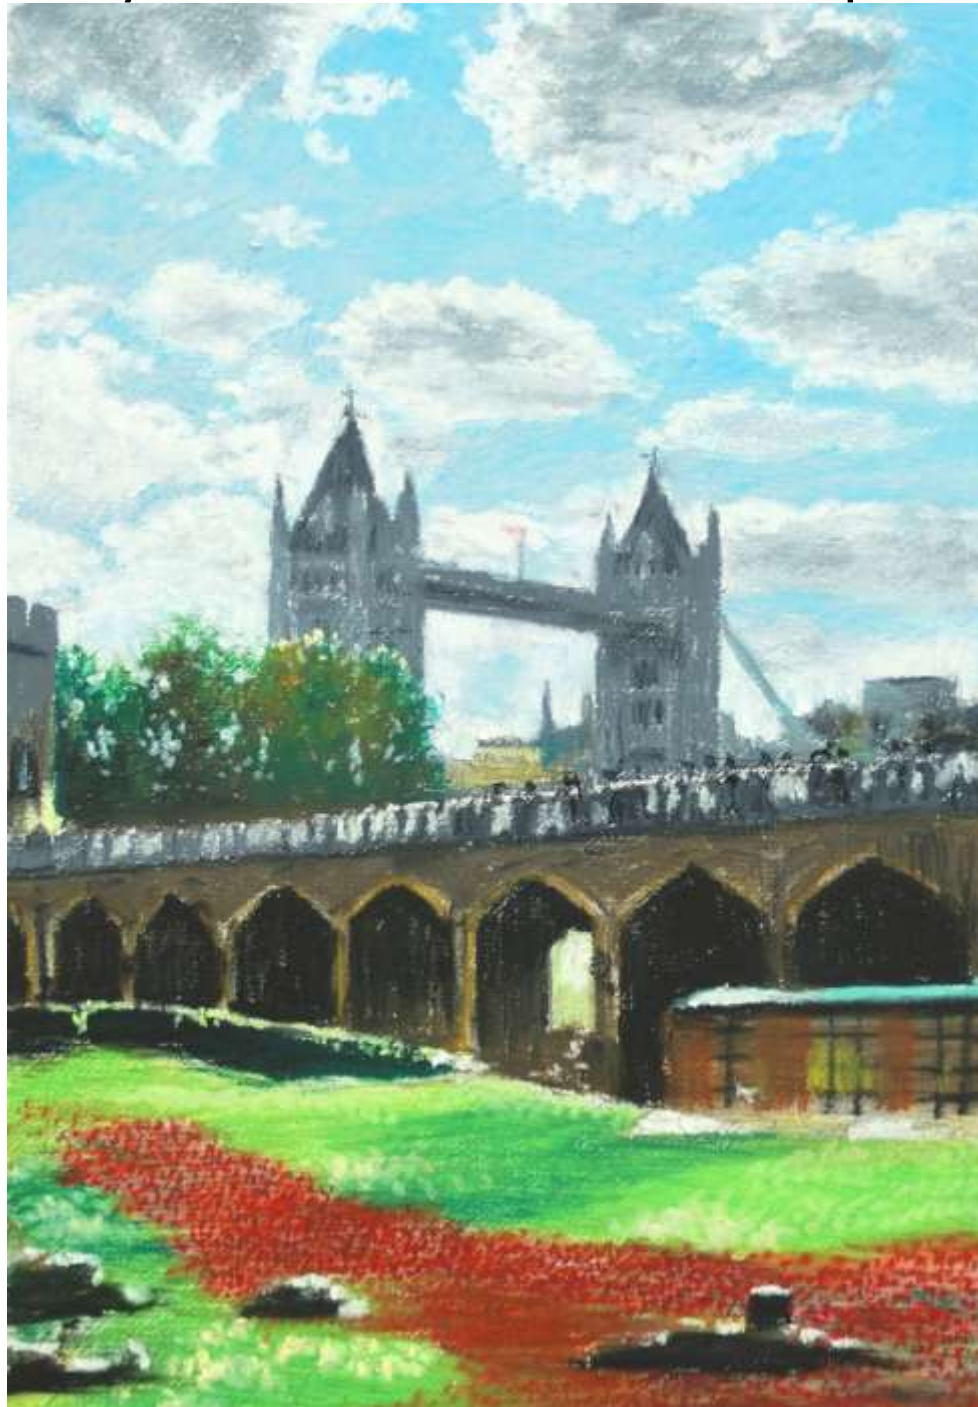

JISUN YOON REPUBLIC OF KOREA artistbonkoo@gmail.com
"Where Memory Blossomed" 20x14" Oil pastel on Paper.

585