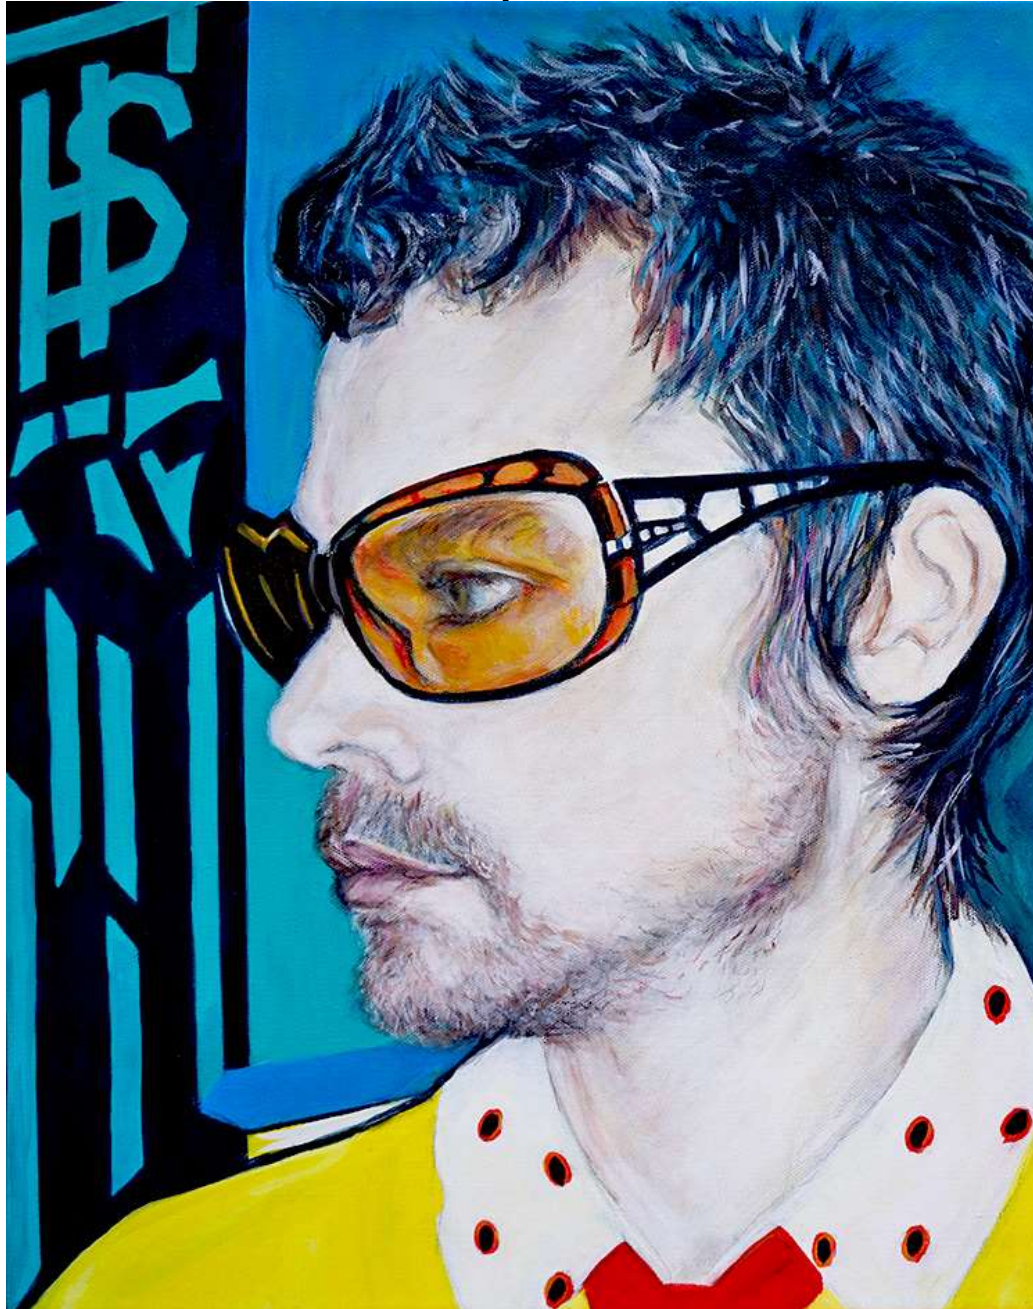

CATEGORY 30.
POP ART

PEGGY LIEBENOW GERMANY www.peggy-liebenow.de

info@peggy-liebenow.de "Paradise Reflected" 80x60cm Acrylic on canvas.

478

PEGGY LIEBENOW GERMANY www.peggy-liebenow.de
info@peggy-liebenow.de "Pink Aura – A Gaze That Lingers" 110x100cm
Acrylic on canvas.

479

TANYA FILICHKIN USA <https://fineartamerica.com/profiles/1-tanya-filichkin.html> tanya.filichkin@gmail.com "Harry Styles. Painted By Songs".
16x20" Acrylic on canvas.

NICA BREEZE USA <https://www.deviantart.com/nicabreeze>