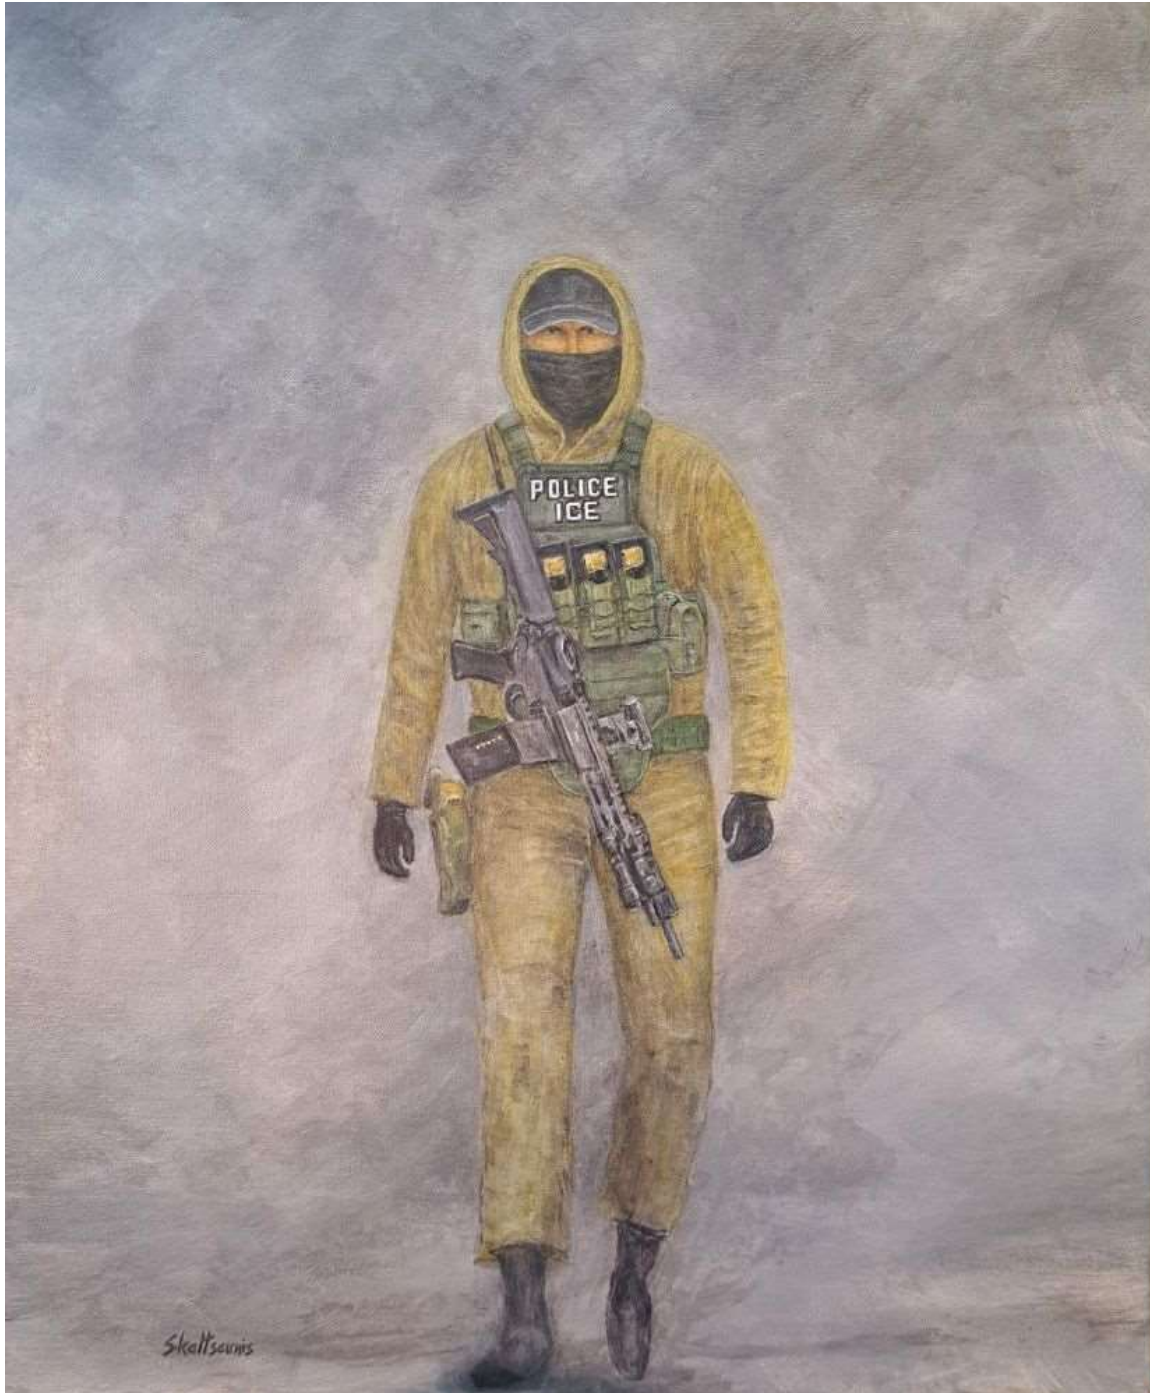

NICHOLAS SKALTSOUNIS USA www.nicksartsite.com

nskaltsoun@comcast.net "The Iceman Cometh" 24x20" Acrylic on canvas.

469