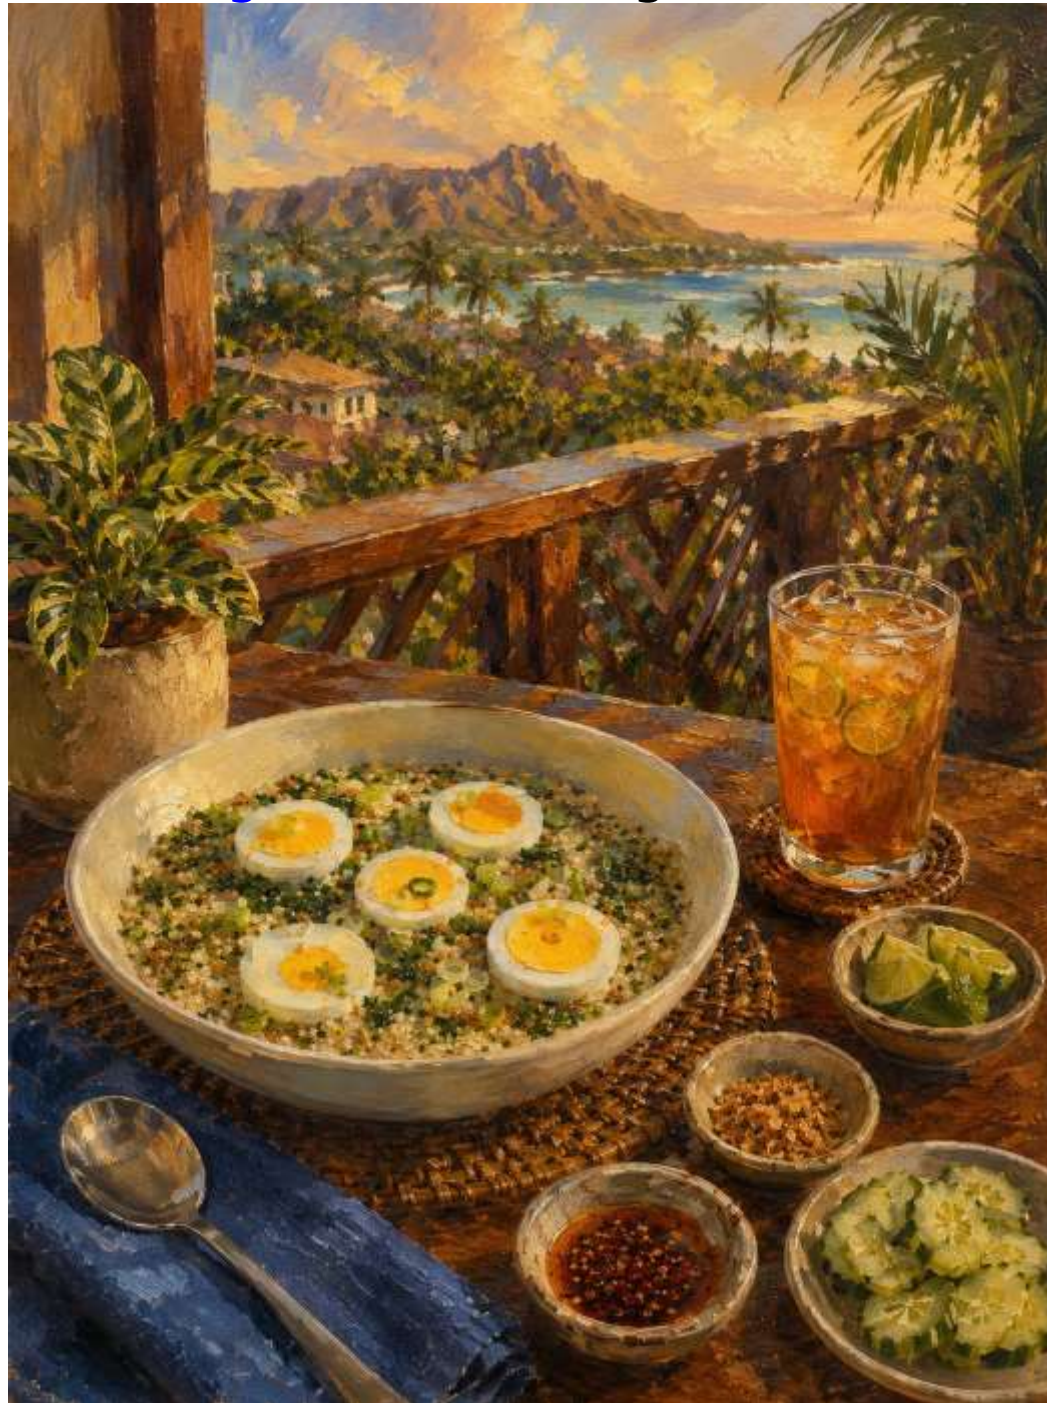

ROBERT MEYERS-LUSSIER USA <https://robertmeyerslussier.com/>
robertmeyerslussier@gmail.com "Lugaw at the Luau" Digital art.