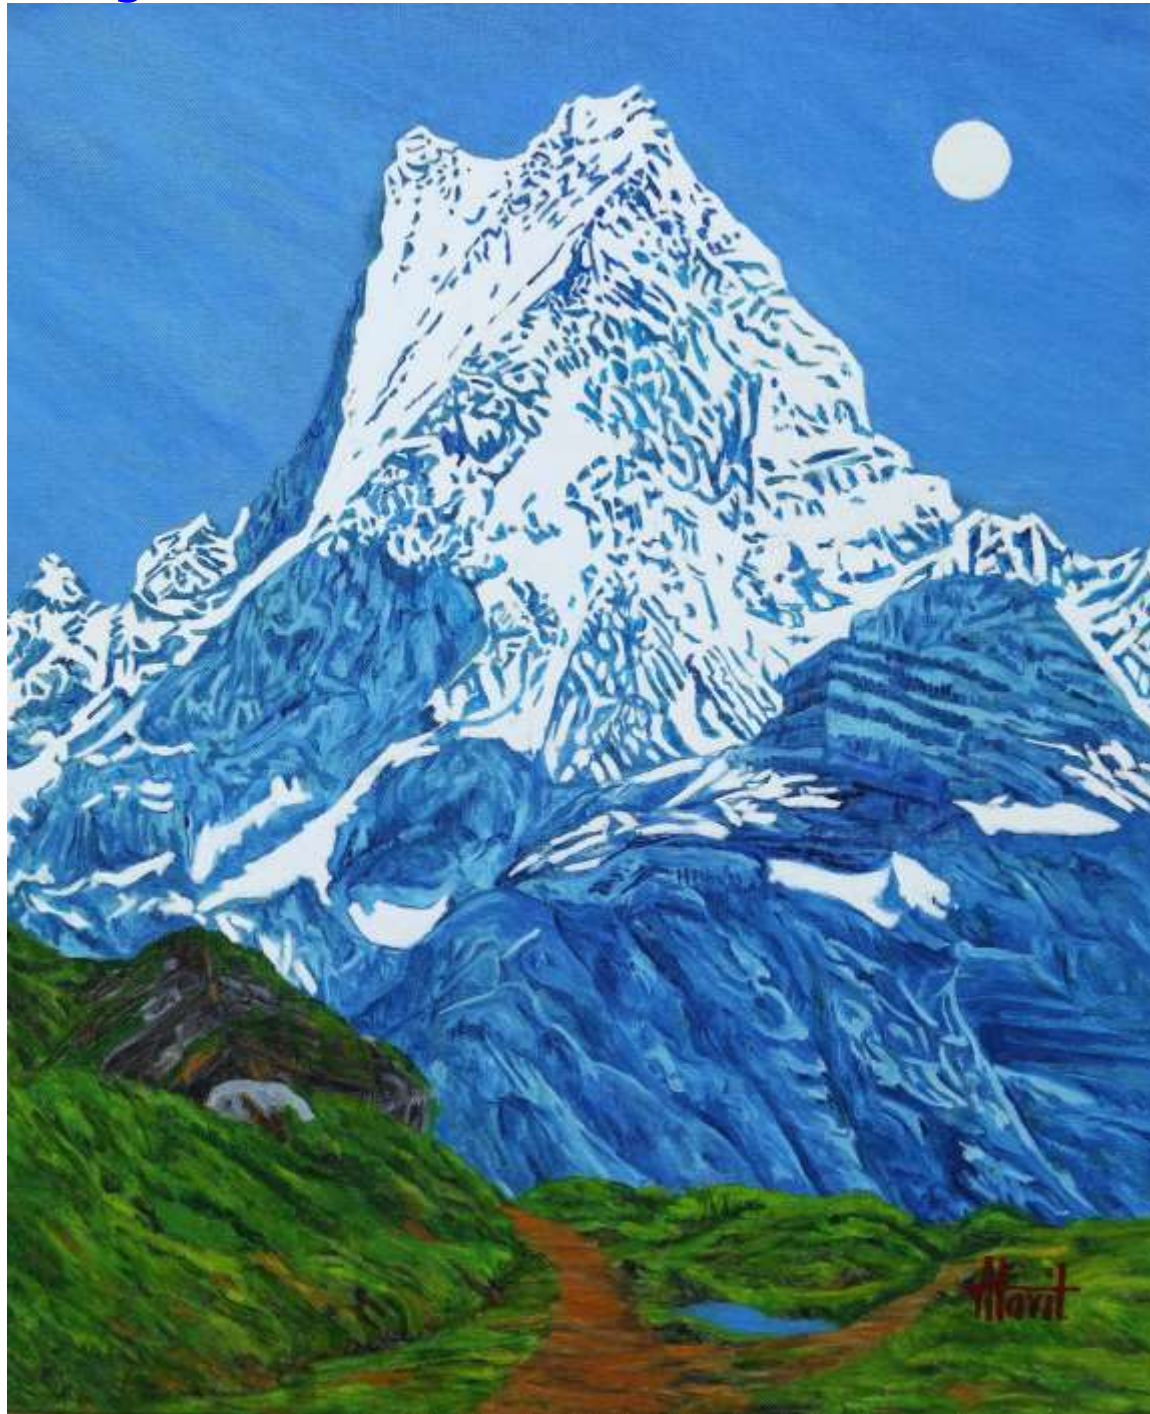

AJAY KUMAR HARIT INDIA <https://ajay-harit.pixels.com/>
haritajaykumar@gmail.com "Moonlit Peaks" 20x24" Oil on canvas.

576