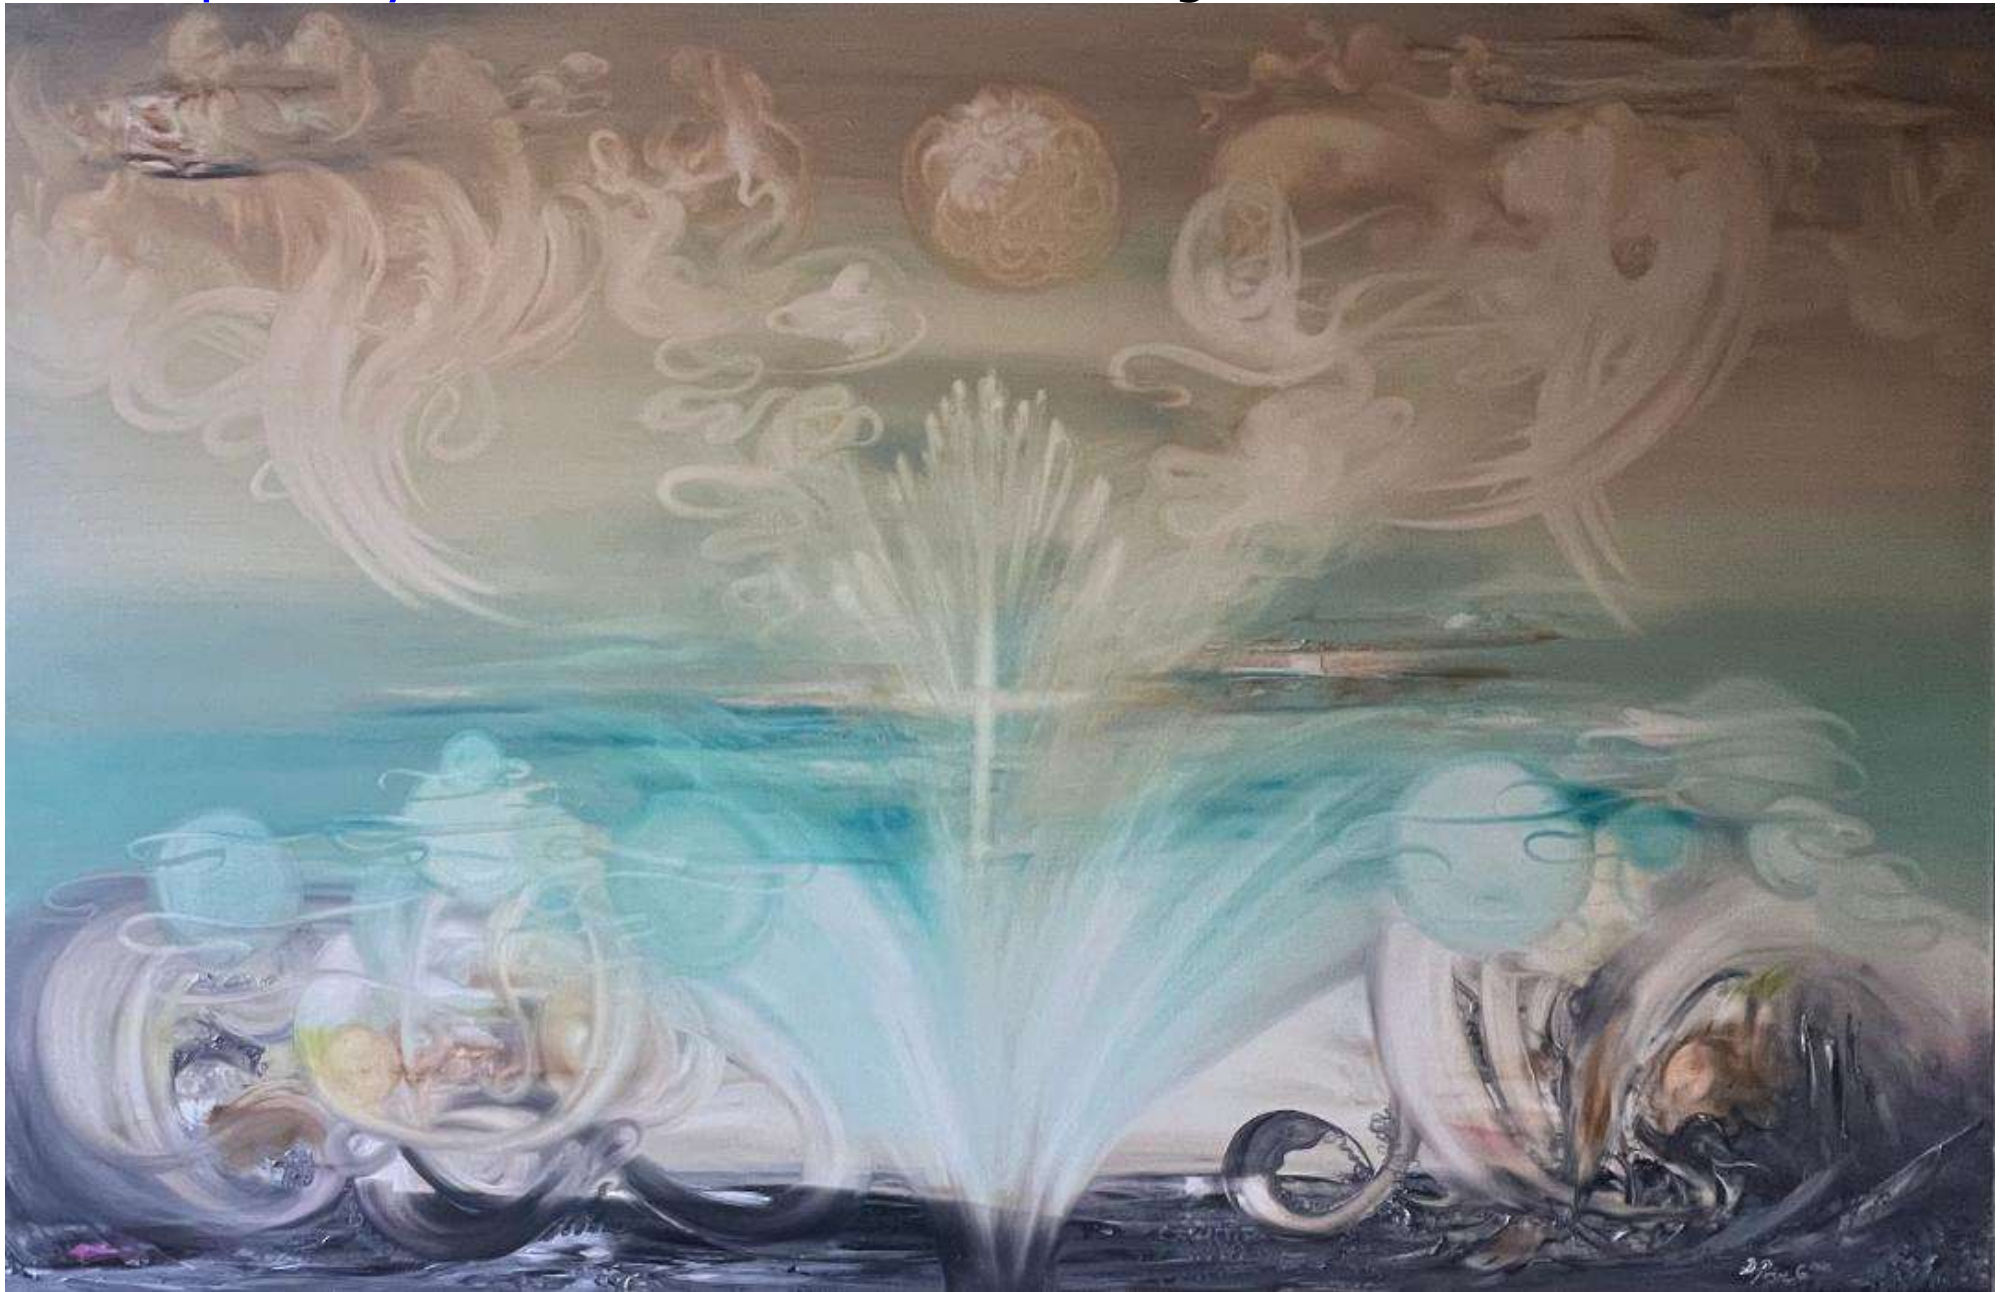

DIVNA PESIC GROZDANOV MACEDONIA/USA www.divnapesic.com
divnapesic@yahoo.com "Path Of Inner Light" 72x48" Oil on canvas.

627