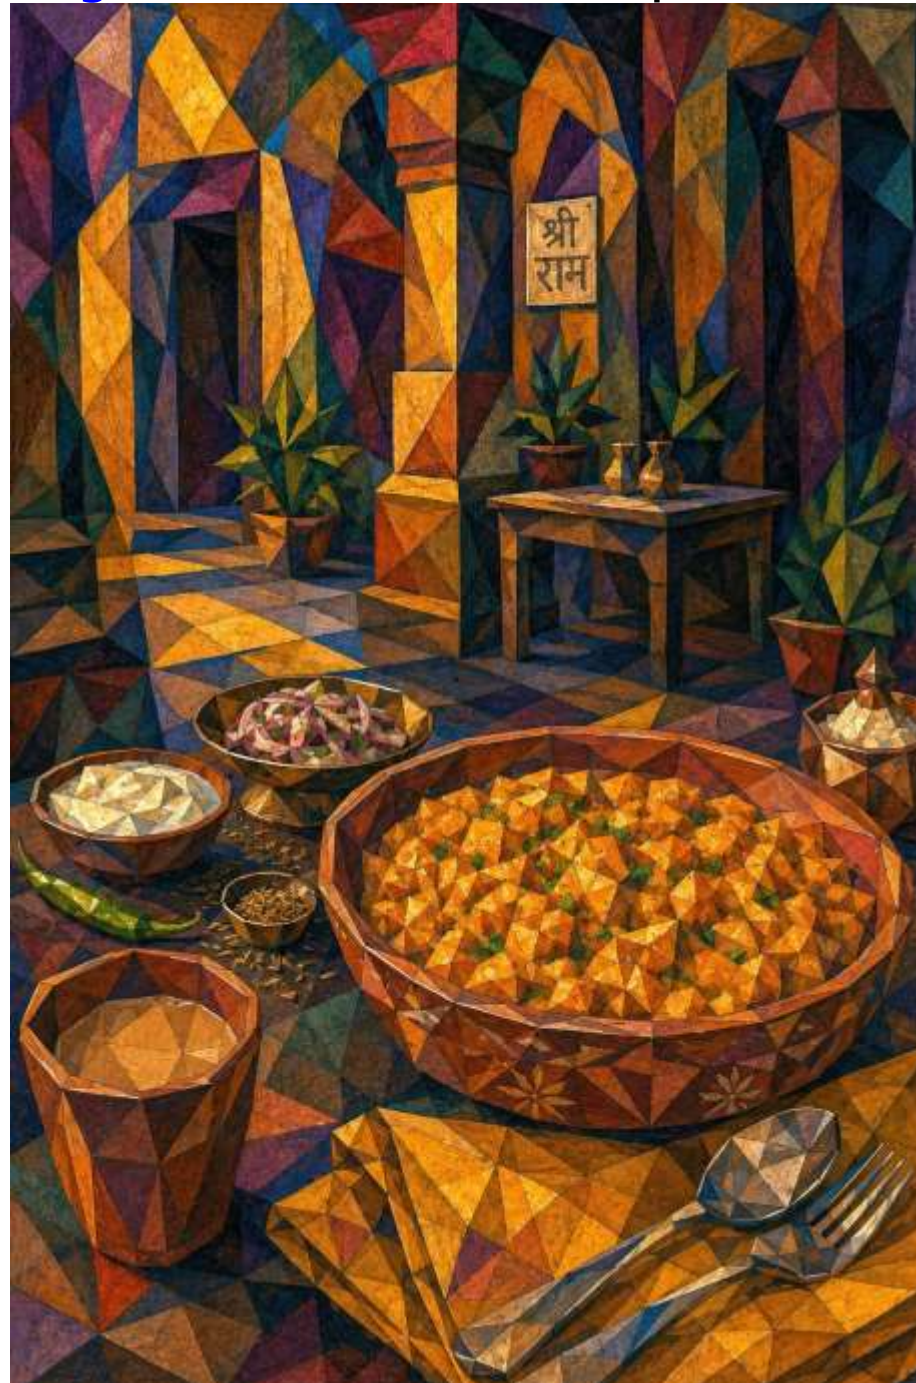

EVELYN ESPINOZA USA www.evelyncurryart.com
evelyn@evelyncurryart.com "Wabi Sabi" 18x12" Manipulated photo.

730

DIGITAL CATEGORIES

CATEGORY 47.

DIGITAL ART

– REPRESENTATIONAL

ROBERT MEYERS-LUSSIER USA <https://robertmeyerslussier.com/>
robertmeyerslussier@gmail.com "Masala Spätzle Geometry" Digital art.