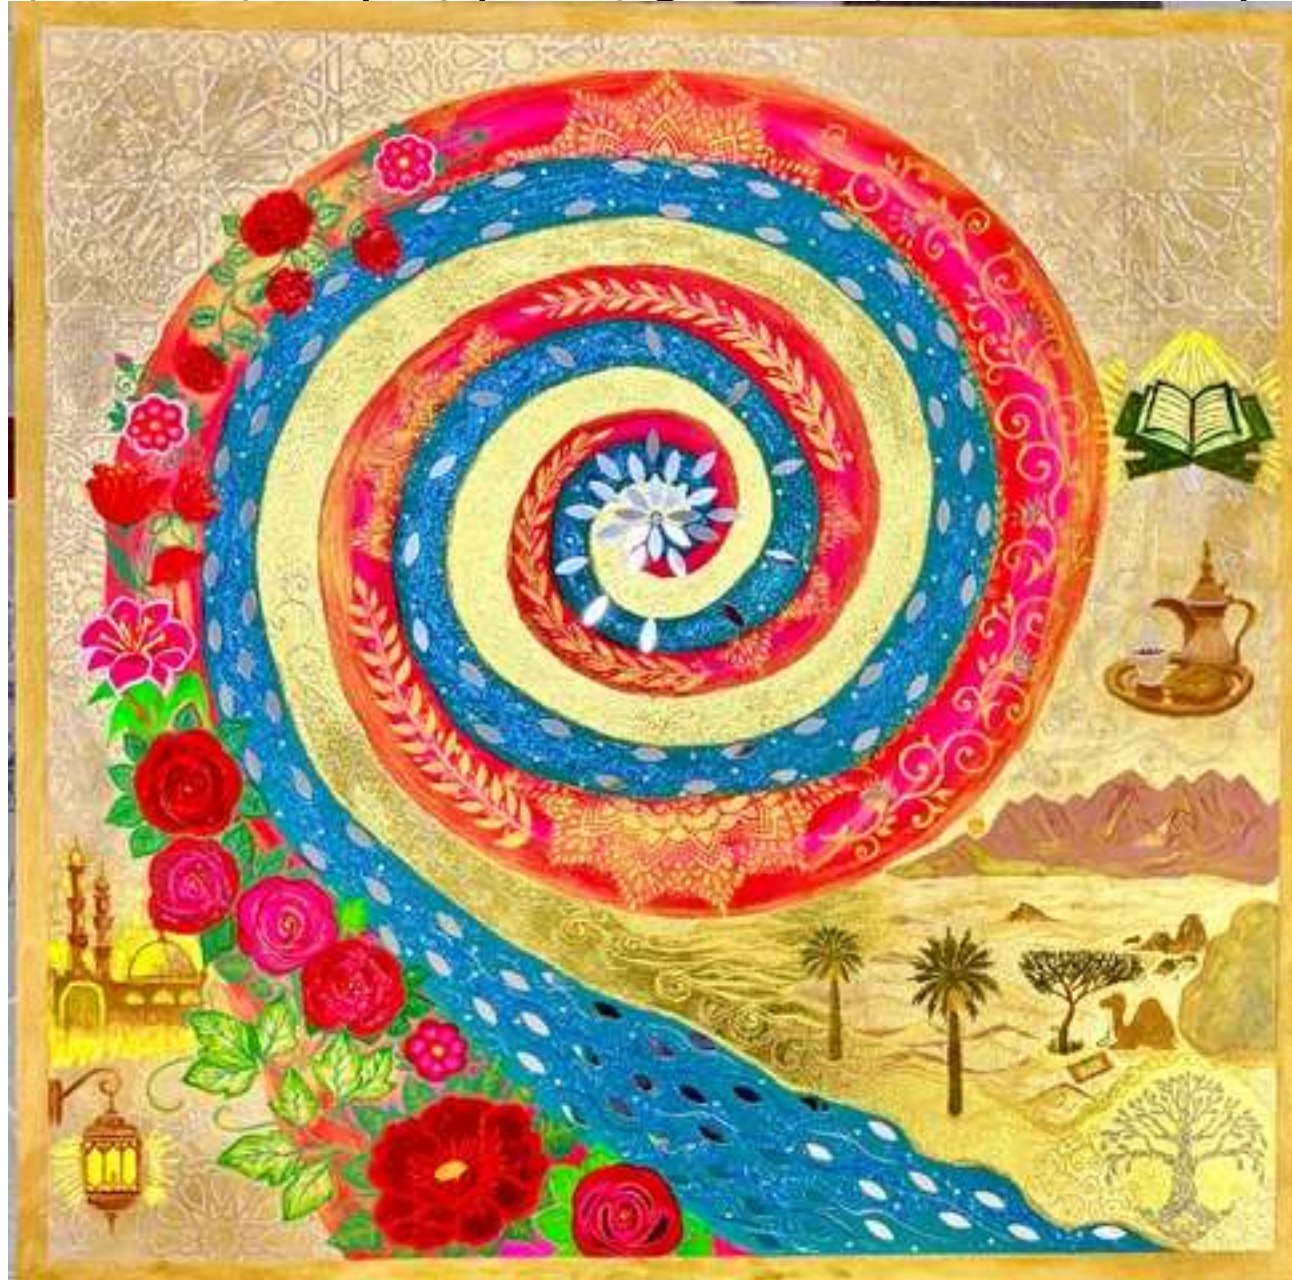

MAGESWARI SRINIVASAN USA bmsart369@gmail.com
"Where The Sea Meets The City" 18x24" Acrylic on canvas.

MAGESWARI SRINIVASAN
"Nature's Gentle Hymn"

USA bmsart369@gmail.com
18x24" Acrylic on canvas.

ALIYA ISSA SAUDI ARABIA https://www.youtube.com/@madinah_art
issa.aliya@icloud.com "Blessing Of The Desert" 100x100cm
Epoxy resin, canvas, acrylic, paste, gold leaf, Swarovski crystals, glitter.