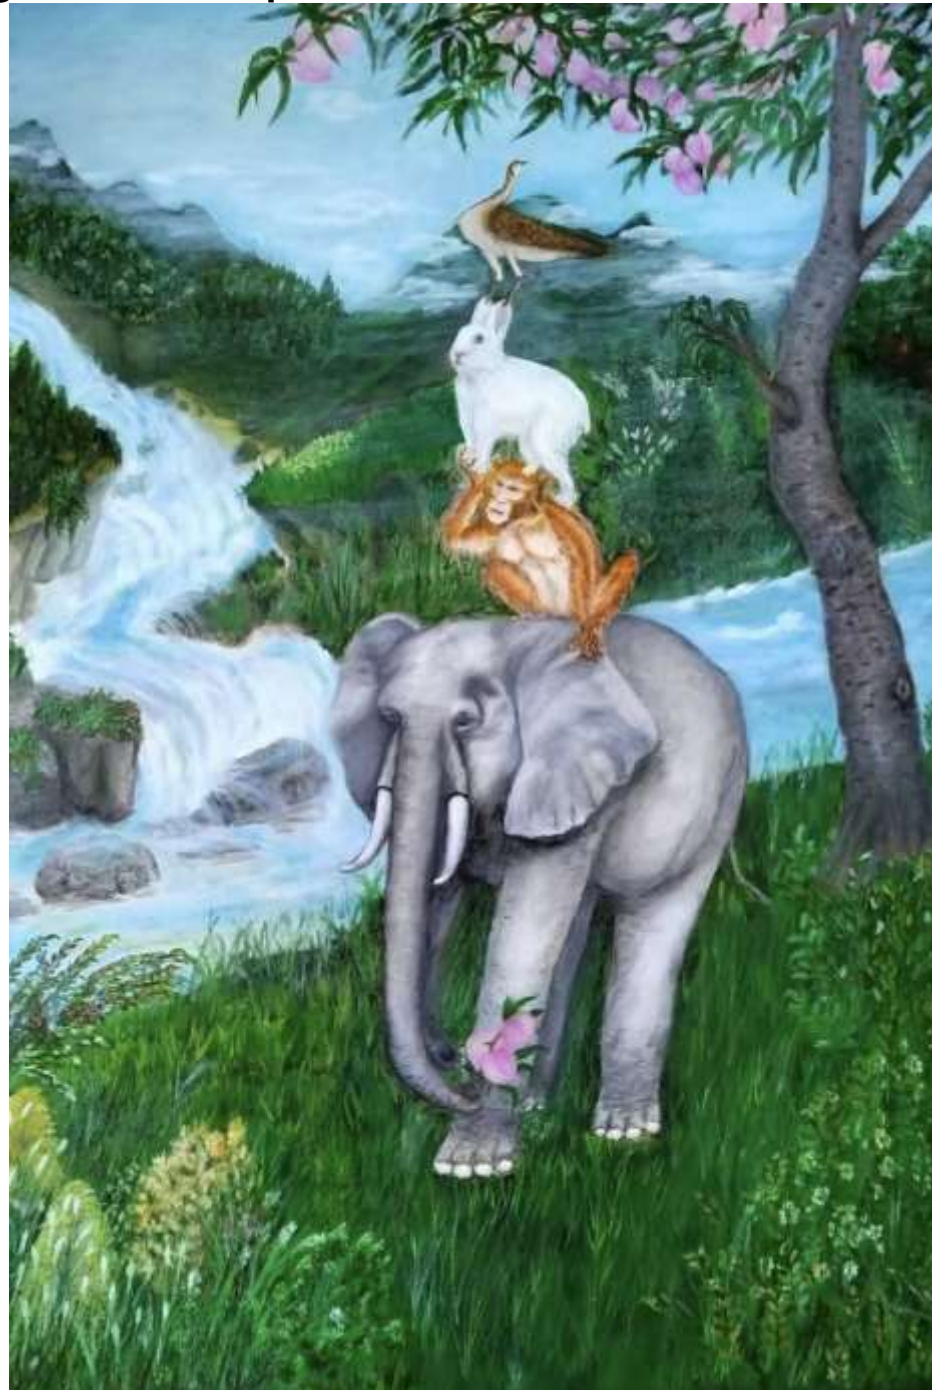

ZHANG YAYUN CHINA yayun555@163.com

"Harmony Among Four Auspicious Animals" 65x95cm Oil on canvas.